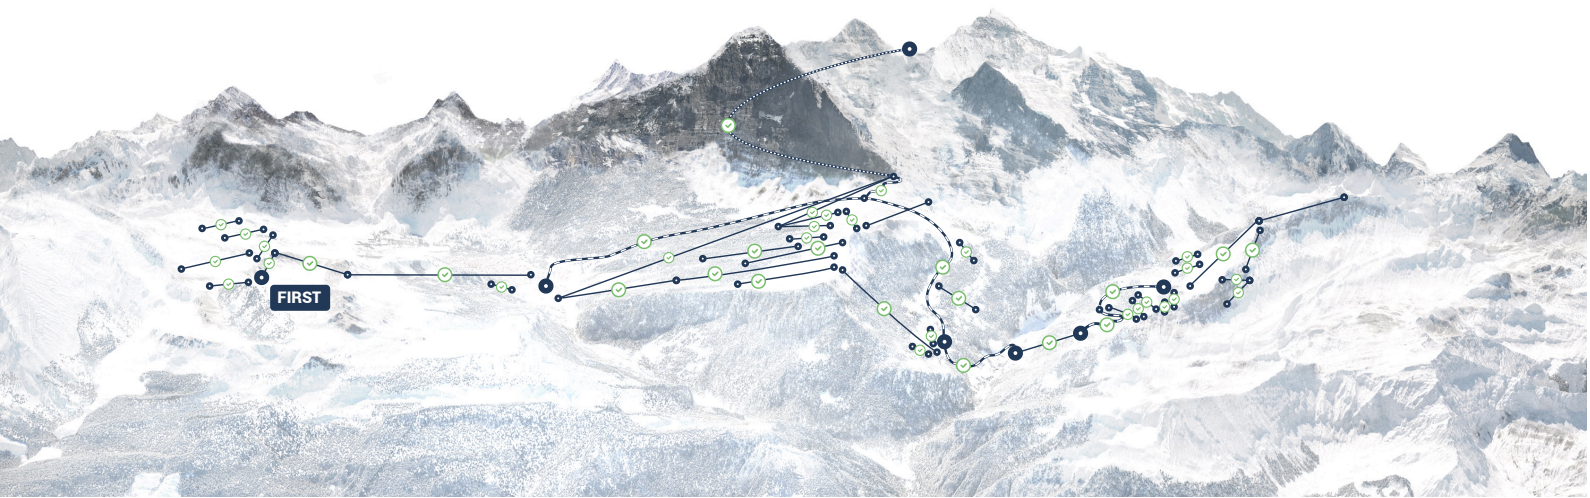

SLOPE DATA

Last update: 18.01.2025 09:11

FIRST 2168 m a.s.l. ☀️ 2°	KLEINE-SCHIEDEGG 2061 m a.s.l. ☀️ 2°	MÄNNLICHEN 2230 m a.s.l. ☀️ -1°	SCHILTHORN 2970 m a.s.l. ☀️ 0°	GRINDELWALD 1034 m a.s.l. ☀️ -1°	WENGEN 1274 m a.s.l. ☀️ 0°	MÜRREN 1638 m a.s.l. ☀️ 2°

Powered by Kachelmann Wetter

GRINDELWALD-WENGEN

1034 - 2320 m a.s.l.

🚠 **90** /101 km   🚡 **19** /21

Fun 5 / 8

Tobogganing 15 / 18

Valley runs 4 / 4

Avalanche warning level 🟡 2(2)

Fresh-fallen snow (last 24h) 0 CM

Snow height (m) 88 CM

Snow quality HARD

GRINDELWALD-FIRST

1034 - 2168 m a.s.l.

Pour plus d'informations www.jungfrau.ch

🚠 **51** /55 km   🚡 **7** /7

Fun 11 / 15

Tobogganing 11 / 11

Valley runs 4 / 5

Avalanche warning level 🟡 2(2)

Fresh-fallen snow (last 24h) 0 CM

Snow height (m) 129 CM

Snow quality POWDER

MÜRREN-SCHILTHORN

1645 - 2960 m a.s.l.

Aktuelle Infos unter www.jungfrau.ch

🚠 **35** /55 km   🚡 **13** /13

Fun 0 / 4

Tobogganing 2 / 3

Valley runs 0 / 1

Avalanche warning level 🟡 2(2)

Fresh-fallen snow (last 24h) 0 CM

Snow height (m) 179 CM

Snow quality POWDER